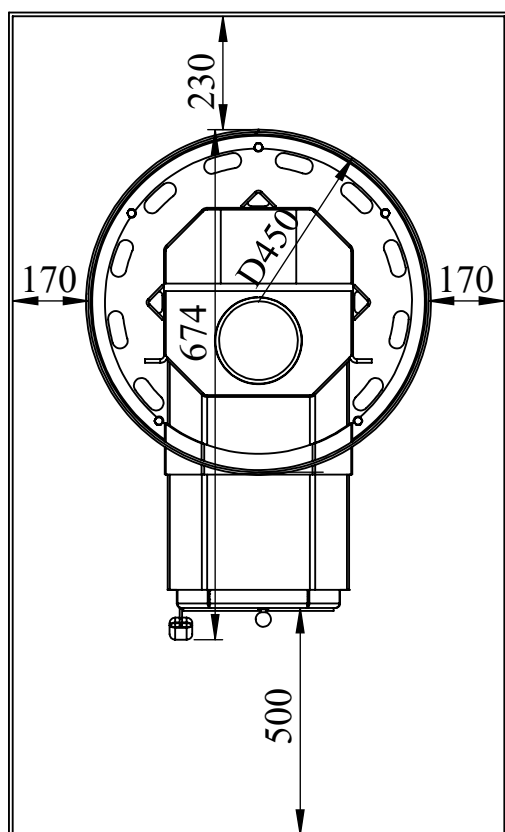

COZY

Minimum distance to wall

Saunaahi COZY 12 O-TW

Sauna Stove COZY 12 O-TW

Weight 57 kg Stones 100 kg

Sert. acc. BimSchV DIN EN 15821:2011-01

COZY

Minimum distance to wall