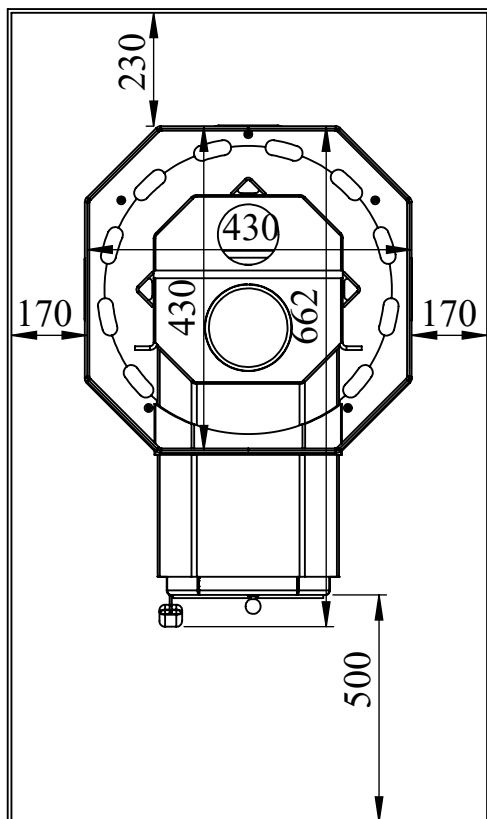

Saunaahi COZY 12 TW

Sauna Stove COZY 12 TW

Weight 57 kg Stones 100 kg

Sert. acc. BimSchV DIN EN 15821:2011-01

COZY

Minimum distance to wall