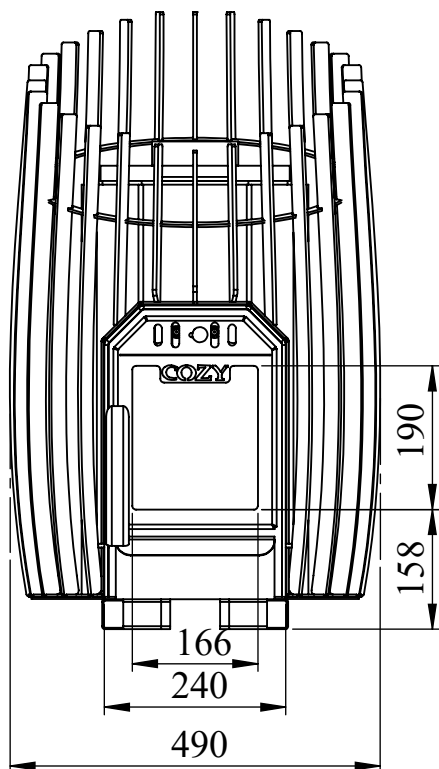

COZY

Minimum distance to wall

Saunaahi COZY 12 O-TW

Sauna Stove COZY 12 O-TW

Weight 57 kg Stones 100 kg

Sert. acc. BimSchV DIN EN 15821:2011-01

COZY

Minimum distance to wall

Saunaahi COZY 12 SW

Sauna Stove COZY 12 SW

Weight 65 kg Stones 120 kg

Sert. acc. BimSchV DIN EN 15821:2011-01

COZY

Minimum distance to ceiling

Minimum distance to wall

Saunaahi COZY 12 SW-TW