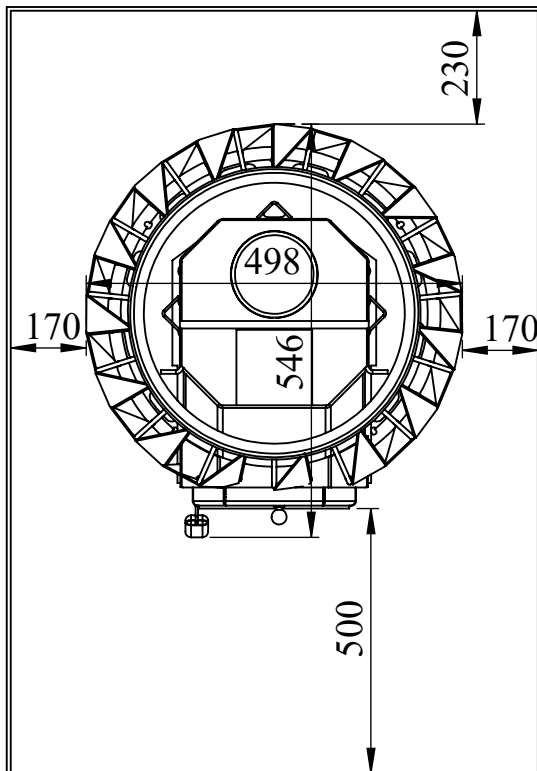

Minimum distance to wall