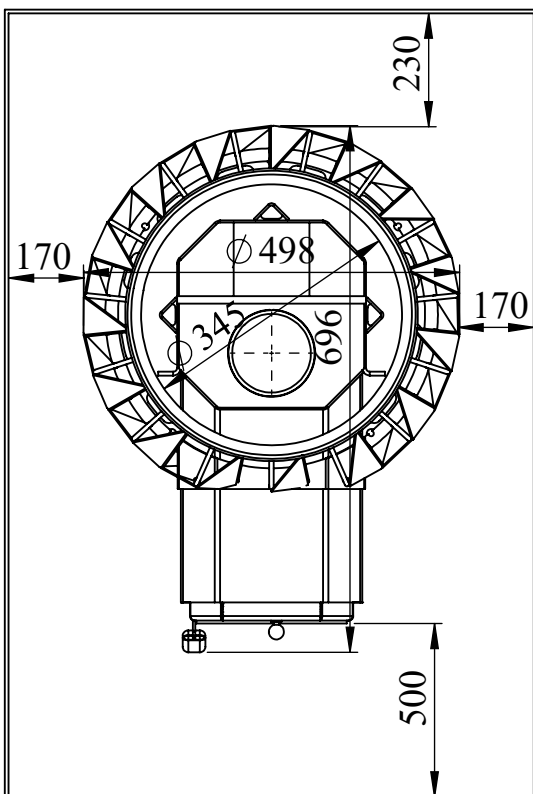

Minimum distance to wall