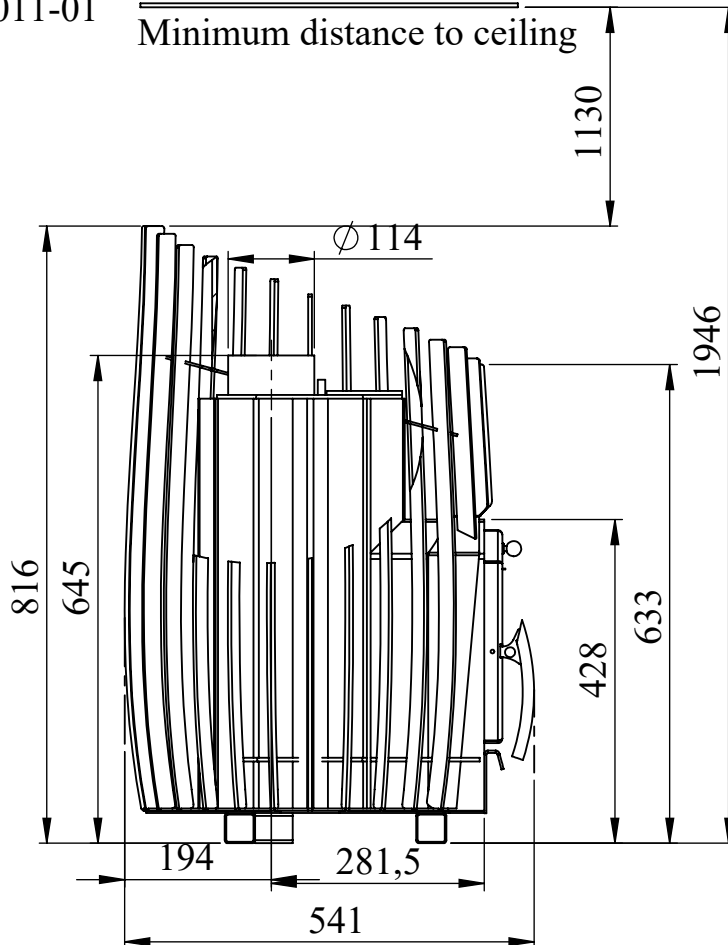

COZY

Minimum distance to wall

Saunaahi COZY 12 O-TW

Sauna Stove COZY 12 O-TW

Weight 57 kg Stones 100 kg

Sert. acc. BimSchV DIN EN 15821:2011-01

COZY

Minimum distance to wall

Saunaahi COZY 12 SW

Sauna Stove COZY 12 SW

Weight 65 kg Stones 120 kg

Sert. acc. BimSchV DIN EN 15821:2011-01

COZY

Minimum distance to ceiling

Minimum distance to wall

Saunaahi COZY 12 SW-TW

COZY

Sauna Stove COZY 12 SW-TW

Weight 73 kg Stones 120 kg

Sert. acc. BimSchV DIN EN 15821:2011-01

Minimum distance to ceiling

Minimum distance to wall

Saunaahi COZY 12 OG

Sauna Stove COZY 12 OG