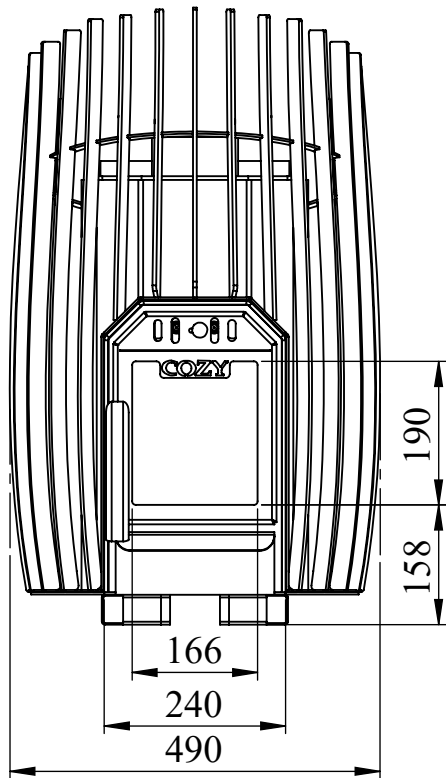

COZY

Minimum distance to wall

Saunaahi COZY 12 O-TW

Sauna Stove COZY 12 O-TW

Weight 57 kg Stones 100 kg

Sert. acc. BimSchV DIN EN 15821:2011-01

COZY

Minimum distance to wall

Saunaahi COZY 12 SW

Sauna Stove COZY 12 SW

Weight 65 kg Stones 120 kg

Sert. acc. BimSchV DIN EN 15821:2011-01

COZY

Minimum distance to ceiling

Minimum distance to wall

Saunaahi COZY 12 SW-TW

COZY

Sauna Stove COZY 12 SW-TW

Weight 73 kg Stones 120 kg

Sert. acc. BimSchV DIN EN 15821:2011-01

Minimum distance to ceiling

Minimum distance to wall

Saunaahi COZY 12 OG

Sauna Stove COZY 12 OG