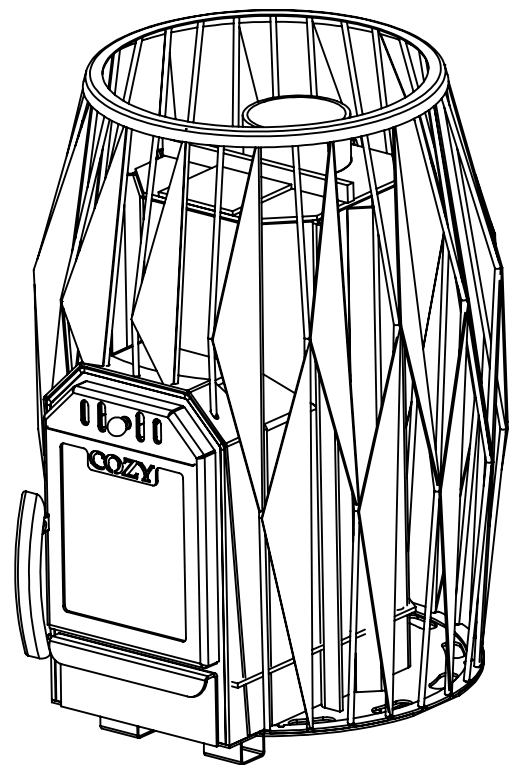

COZY

Minimum distance to wall

Saunaahi COZY 12 O-TW

Sauna Stove COZY 12 O-TW

Weight 57 kg Stones 100 kg

Sert. acc. BimSchV DIN EN 15821:2011-01

COZY

Minimum distance to wall

Saunaahi COZY 12 SW

Sauna Stove COZY 12 SW

Weight 65 kg Stones 120 kg

Sert. acc. BimSchV DIN EN 15821:2011-01

COZY

Minimum distance to ceiling

Minimum distance to wall

Saunaahi COZY 12 SW-TW

COZY

Sauna Stove COZY 12 SW-TW

Weight 73 kg Stones 120 kg

Sert. acc. BimSchV DIN EN 15821:2011-01

Minimum distance to ceiling

Minimum distance to wall

Saunaahi COZY 12 OG

Sauna Stove COZY 12 OG

Weight 55 kg Stones 100 kg

Sert. acc. BimSchV DIN EN 15821:2011-01

COZY

Minimum distance to wall

Saunaahi COZY 12 OG-TW

COZY

Sauna Stove COZY 12 OG-TW

Weight 63 kg Stones 100 kg