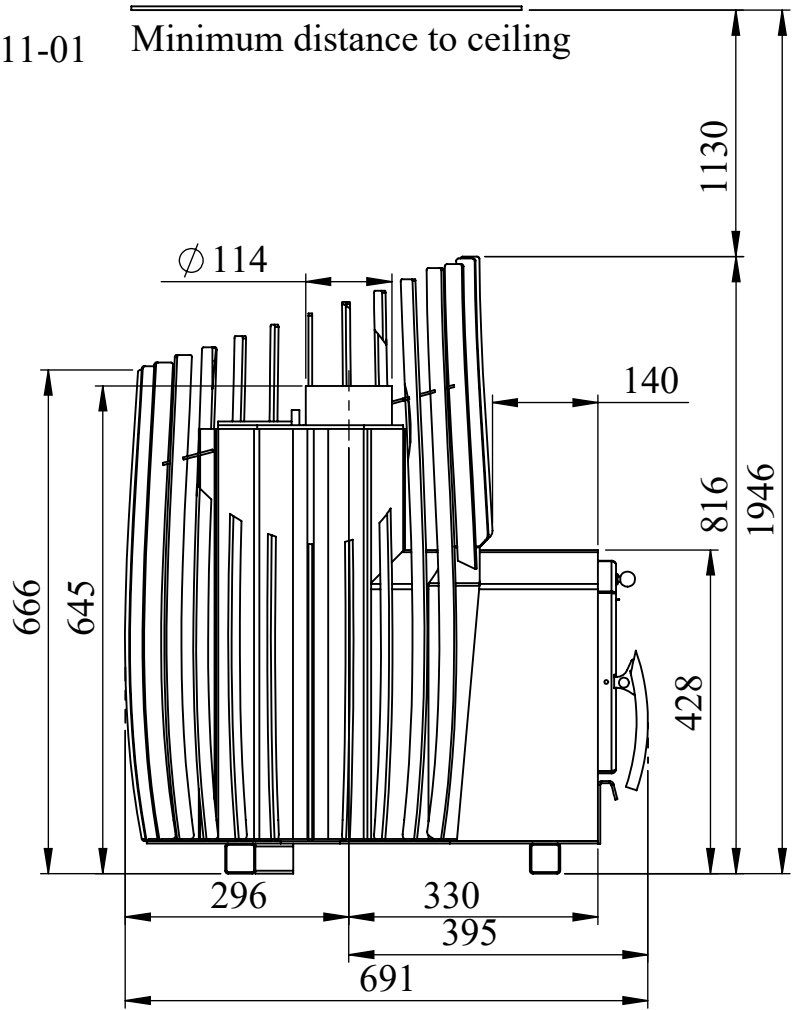

COZY

Minimum distance to wall

Saunaahi COZY 12 O-TW

Sauna Stove COZY 12 O-TW

Weight 57 kg Stones 100 kg

Sert. acc. BimSchV DIN EN 15821:2011-01

COZY

Minimum distance to wall

Saunaahi COZY 12 SW

Sauna Stove COZY 12 SW

Weight 65 kg Stones 120 kg

Sert. acc. BimSchV DIN EN 15821:2011-01

COZY

Minimum distance to ceiling

Minimum distance to wall

Saunaahi COZY 12 SW-TW

COZY

Sauna Stove COZY 12 SW-TW

Weight 73 kg Stones 120 kg

Sert. acc. BimSchV DIN EN 15821:2011-01

Minimum distance to ceiling

Minimum distance to wall

Saunaahi COZY 12 OG

Sauna Stove COZY 12 OG