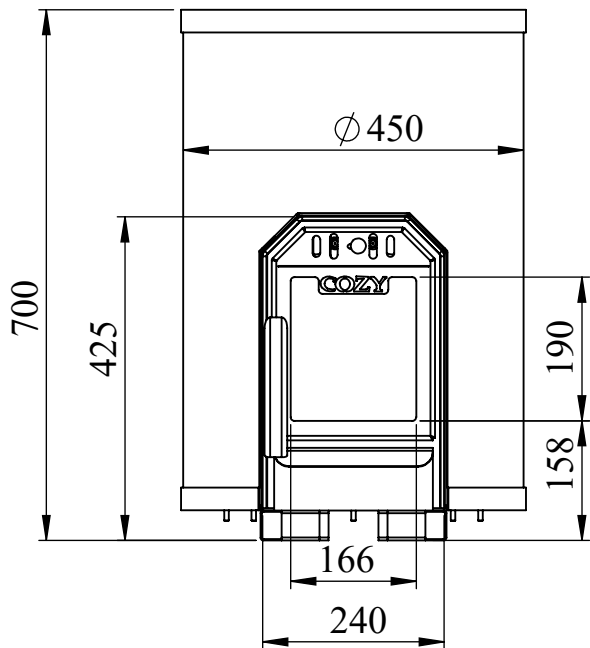

COZY

Minimum distance to wall

Saunaahi COZY 12 O-TW

Sauna Stove COZY 12 O-TW

Weight 57 kg Stones 100 kg

Sert. acc. BimSchV DIN EN 15821:2011-01

COZY

Minimum distance to wall

Saunaahi COZY 12 SW

Sauna Stove COZY 12 SW

Weight 65 kg Stones 120 kg

Sert. acc. BimSchV DIN EN 15821:2011-01

COZY

Minimum distance to ceiling

Minimum distance to wall

Saunaahi COZY 12 SW-TW