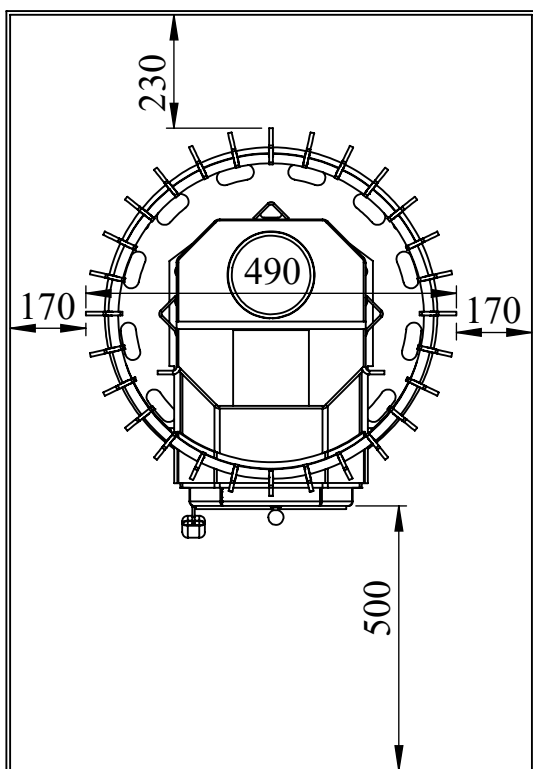

COZY

Minimum distance to wall

Saunaahi COZY 12 O-TW

Sauna Stove COZY 12 O-TW

Weight 57 kg Stones 100 kg

Sert. acc. BimSchV DIN EN 15821:2011-01

COZY

Minimum distance to wall

Saunaahi COZY 12 SW

Sauna Stove COZY 12 SW

Weight 65 kg Stones 120 kg

Sert. acc. BimSchV DIN EN 15821:2011-01

COZY

Minimum distance to ceiling

Minimum distance to wall

Saunaahi COZY 12 SW-TW

COZY

Sauna Stove COZY 12 SW-TW

Weight 73 kg Stones 120 kg

Sert. acc. BimSchV DIN EN 15821:2011-01

Minimum distance to ceiling

Minimum distance to wall

Saunaahi COZY 12 OG

Sauna Stove COZY 12 OG