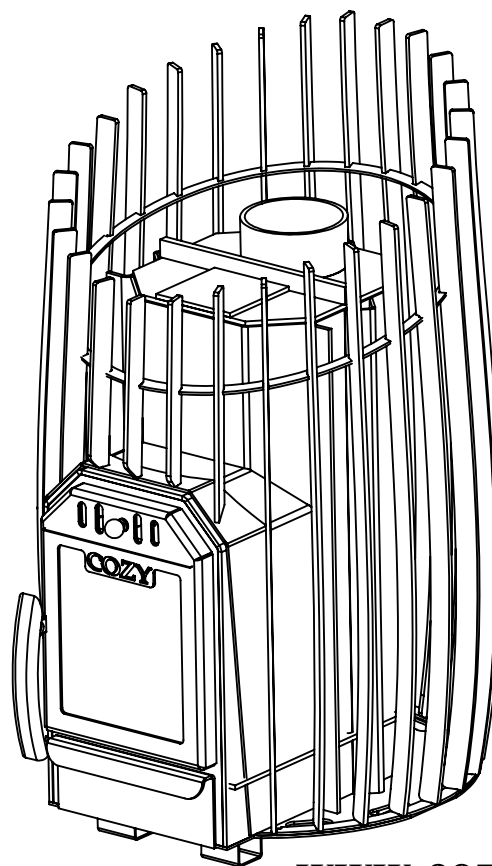

COZY

Minimum distance to wall

Saunaahi COZY 12 O-TW

Sauna Stove COZY 12 O-TW

Weight 57 kg Stones 100 kg

Sert. acc. BimSchV DIN EN 15821:2011-01

COZY

Minimum distance to wall

Saunaahi COZY 12 SW

Sauna Stove COZY 12 SW

Weight 65 kg Stones 120 kg

Sert. acc. BimSchV DIN EN 15821:2011-01

COZY

Minimum distance to ceiling

Minimum distance to wall

Saunaahi COZY 12 SW-TW

COZY

Sauna Stove COZY 12 SW-TW

Weight 73 kg Stones 120 kg

Sert. acc. BimSchV DIN EN 15821:2011-01

Minimum distance to ceiling

Minimum distance to wall

Saunaahi COZY 12 OG

Sauna Stove COZY 12 OG