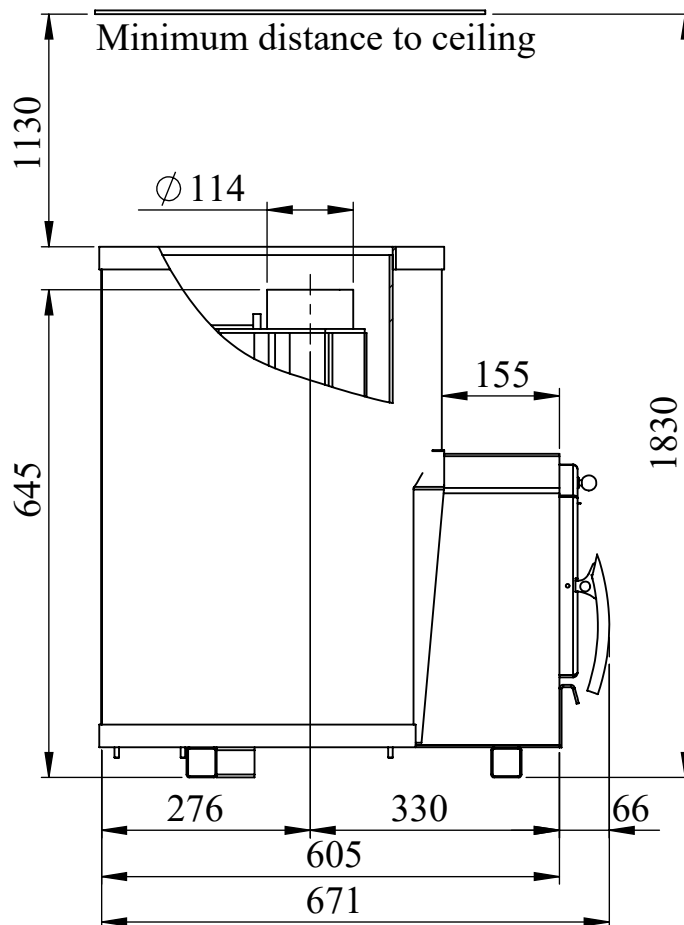

COZY

Minimum distance to wall

Saunaahi COZY 12 O-TW

Sauna Stove COZY 12 O-TW

Weight 57 kg Stones 100 kg

Sert. acc. BimSchV DIN EN 15821:2011-01

COZY

Minimum distance to wall

Saunaahi COZY 12 SW

Sauna Stove COZY 12 SW

Weight 65 kg Stones 120 kg

Sert. acc. BimSchV DIN EN 15821:2011-01

COZY

Minimum distance to ceiling

Minimum distance to wall

Saunaahi COZY 12 SW-TW

COZY

Sauna Stove COZY 12 SW-TW

Weight 73 kg Stones 120 kg

Sert. acc. BimSchV DIN EN 15821:2011-01

Minimum distance to ceiling

Minimum distance to wall

Saunaahi COZY 12 OG

Sauna Stove COZY 12 OG