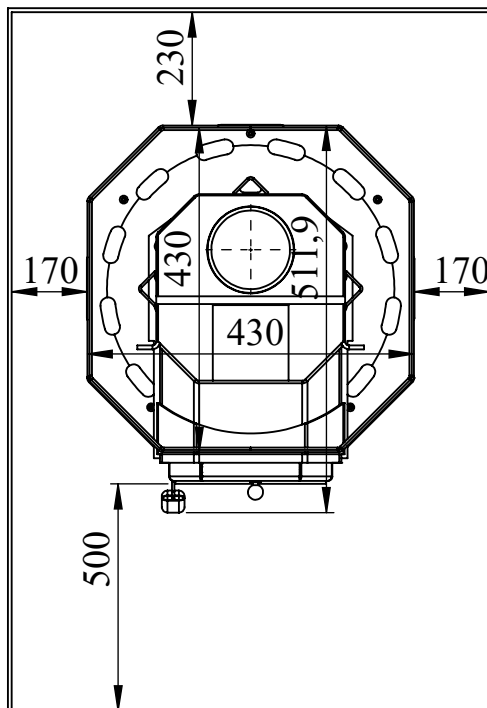

Saunaahi COZY 12

Sauna Stove COZY 12

Weight 49 kg Stones 100 kg

Sert. acc. BimSchV DIN EN 15821:2011-01

COZY

Minimum distance to wall

Saunaahi COZY 12 TW

Sauna Stove COZY 12 TW

COZY

Minimum distance to wall

Saunaahi COZY 12 O-TW

Sauna Stove COZY 12 O-TW

Weight 57 kg Stones 100 kg

Sert. acc. BimSchV DIN EN 15821:2011-01

COZY

Minimum distance to wall